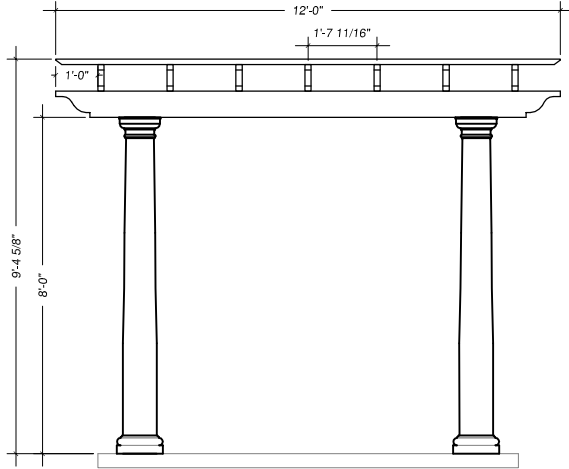

Contents

- (4) 10"x8'-0" Rd Tapered DuraCast Columns
- (4) 10" Round Cap/Base Sets
- (4) 8'-0" Steel Threaded Rod
- (4) 12" Aluminum Top Anchor Plate
- (4) Stainless Steel Column Hardware Set
- (7) 2"x8"x14' Fiberglass Rafters
- (14) Decorative Spartan Rafter Tails
- (28) Aluminum Angles
- (56) Stainless Steel Rafter Screws
- (10) 2"x2"x12' Purlins
- (20) Decorative Ends
- (70) Stainless Steel Purlin Screws
- (2) 2"x8"x9'-10 1/4" Header Supports
- (2) 2"x8"x12' Rafter Supports
- (4) Decorative Rafter Tails