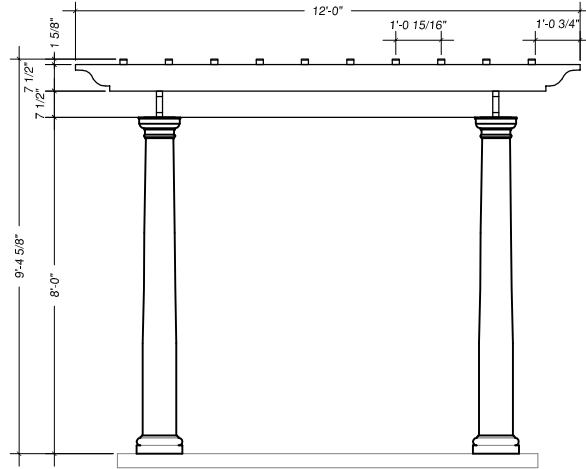

Contents

- (4) 10"x8'-0" Rd Tapered DuraCast Columns
- (4) 10" Round Cap/Base Sets
- (4) 8'-0" Steel Threaded Rod
- (4) 12" Aluminum Top Anchor Plate
- (4) Stainless Steel Column Hardware Set
- (7) 2"x8"x14' Fiberglass Rafters
- (14) Decorative Spartan Rafter Tails
- (28) Aluminum Angles
- (56) Stainless Steel Rafter Screws
- (10) 2"x2"x12' Purlins
- (20) Decorative Ends
- (70) Stainless Steel Purlin Screws
- (2) 2"x8"x9'-10 1/4" Header Supports
- (2) 2"x8"x12' Rafter Supports
- (4) Decorative Rafter Tails

Rafter Supports & Rafters

Rafters & Purlins

12'-0"x12'-0" Pergola