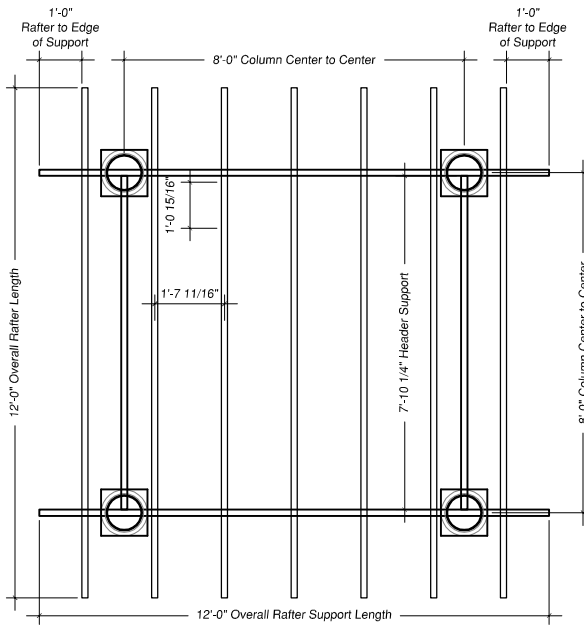

Contents

- (4) 10"x8'-0" Rd Tapered DuraCast Columns
- (4) 10" Round Cap/Base Sets
- (4) 8'-0" Steel Threaded Rod
- (4) 12" Aluminum Top Anchor Plate
- (4) Stainless Steel Column Hardware Set
- (7) 2"x8"x14' Fiberglass Rafters
- (14) Decorative Spartan Rafter Tails
- (28) Aluminum Angles
- (56) Stainless Steel Rafter Screws
- (10) 2"x2"x12' Purlins
- (20) Decorative Ends
- (70) Stainless Steel Purlin Screws
- (2) 2"x8"x9'-10 1/4" Header Supports
- (2) 2"x8"x12' Rafter Supports
- (4) Decorative Rafter Tails

Rafter Supports & Rafters

Rafters & Purlins

12'-0"x12'-0" Pergola