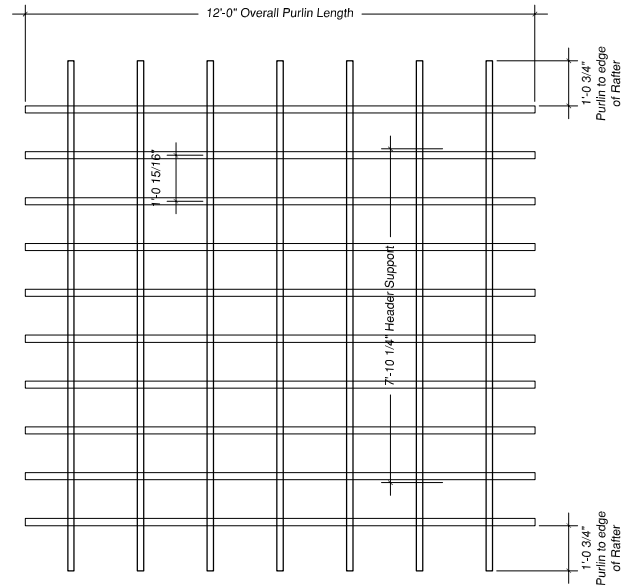

Contents

- (4) 10"x8'-0" Rd Tapered DuraCast Columns
- (4) 10" Round Cap/Base Sets
- (4) 8'-0" Steel Threaded Rod
- (4) 12" Aluminum Top Anchor Plate
- (4) Stainless Steel Column Hardware Set
- (7) 2"x8"x14' Fiberglass Rafters
- (14) Decorative Spartan Rafter Tails
- (28) Aluminum Angles
- (56) Stainless Steel Rafter Screws
- (10) 2"x2"x12' Purlins
- (20) Decorative Ends
- (70) Stainless Steel Purlin Screws
- (2) 2"x8"x9'-10 1/4" Header Supports
- (2) 2"x8"x12' Rafter Supports
- (4) Decorative Rafter Tails

Rafter Supports & Rafters

Rafters & Purlins

12'-0"x12'-0" Pergola